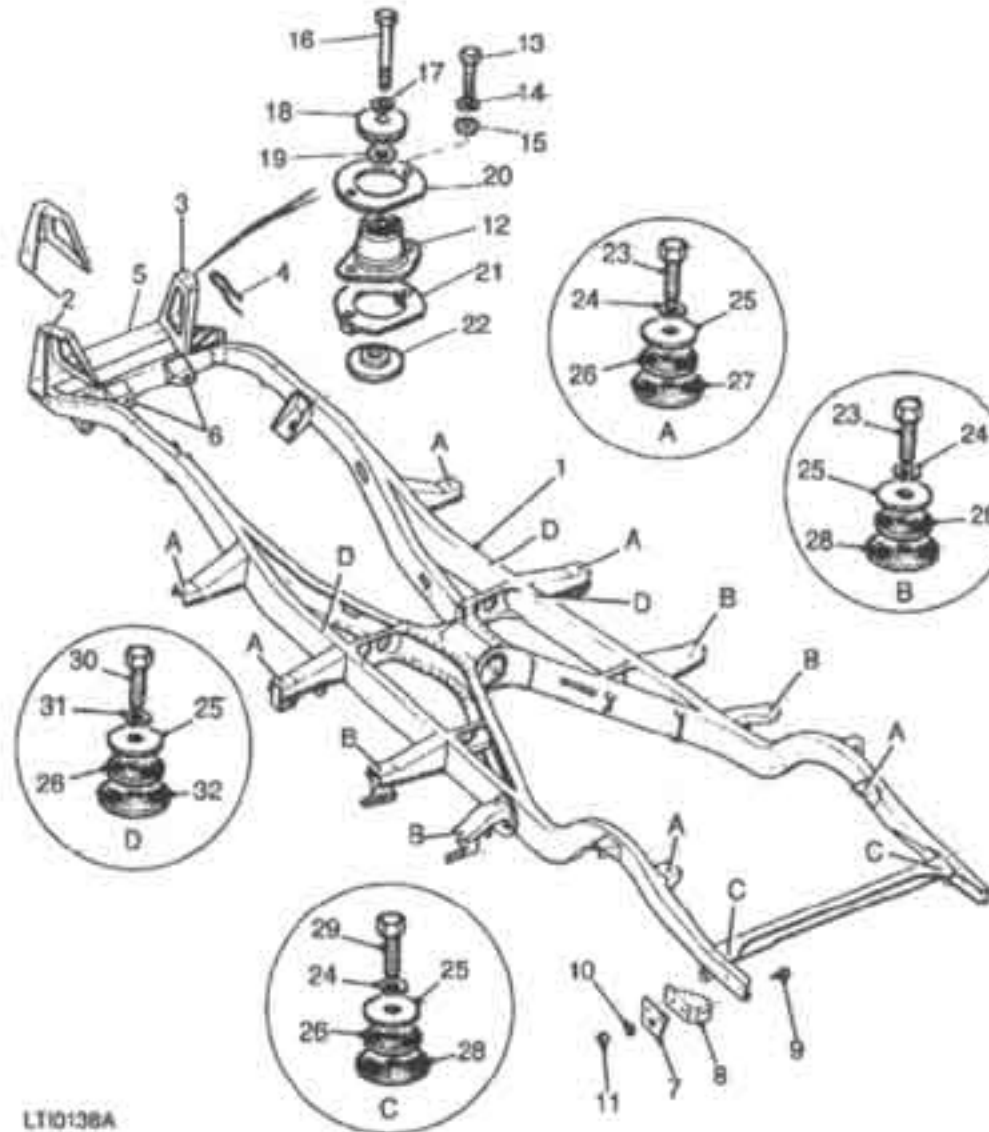

London Taxis International Taxi TX1 Range

N02
Fiche 1

Chassis & Bodyshell
Frame and Brackets
Frame and Brackets

illus	Part Number	Description	Quantity	Change Point	Remarks
1	606472	FRAME ASSEMBLY-CHASSIS-RHD.....	1		
1	609240	FRAME ASSEMBLY-CHASSIS-LHD.....	1		
2	606565DP	• Bracket-body/chassis mounting-LH.....	1		
3	606566DP	• Bracket-body/chassis mounting-RH.....	1		
4	606477	• Bracket-towing.....	1		
5	606506	• Crossmember-front.....	1		
6	607684	• Bracket-radiator mounting.....	2		Part of 606472.
	600102	• Bracket-steering box to chassis.....	1		Part of 606472.
	610972	• Bracket.....	1		Part of 606472.
	600001	• Bracket assembly-rear damper-LH.....	1		
	600002	• Bracket assembly-rear damper-RH.....	1		
	21B1840	• Crossmember-No2.....	1		
	600105	• Bracket-engine mounting.....	1		
	607348	• Tube.....	1		
	607347	• Tube-front.....	1		
	603067	• Bracket.....	1		
6	607684	• Bracket-radiator mounting.....	1		Part of 609240.
7	603400	Bracket-towing-rear.....	2		
8	606679	Bracket-mounting-rear bumper-LH.....	1		
8	606680	Bracket-mounting-rear bumper-RH.....	1		
9	S1025HEX	Setscrew-M10 x 25.....	9		
10	WPL10H	Washer-plain-M10.....	9		
11	NL10	Nut-hexagonal-nyloc-M10.....	9		
12	608124DP	Mounting-body to chassis frame.....	2		
13	S1025HEXDC	Setscrew-M10 x 25.....	4		
14	WS10HDC	Washer-spring-M10.....	4		
15	WPL10HDC	Washer-plain-Dacromet-M10.....	4		
16	900247	Bolt-mounting to chassis.....	NLA		Use 900365.
16	900365	Bolt-mounting to chassis.....	2		
17	LWZ307DC	Washer-spring.....	2		
18	608123	Washer-rubber.....	2		
19	608336	Spacer.....	2		
20	608335	Spacer.....	2		
21	608343	Ring-retainer.....	2		
22	608122	Washer-overload.....	2		
23	801714	Bolt-body mounting-7/16UNF x 1 1/4.....	12		
24	LWZ307	Washer-spring.....	12		

Description

- Washer 15
- Mounting-rubber-upper 15
- Mounting-rubber-lower-13.5mm 8
- Mounting-rubber-lower-9.5mm 4
- Bolt-boot floor to chassis-7/16UNF x 2 2
- Bolt-3/8UNF x 1 3/4 3
- Washer-spring 3
- Mounting-rubber-lower 3