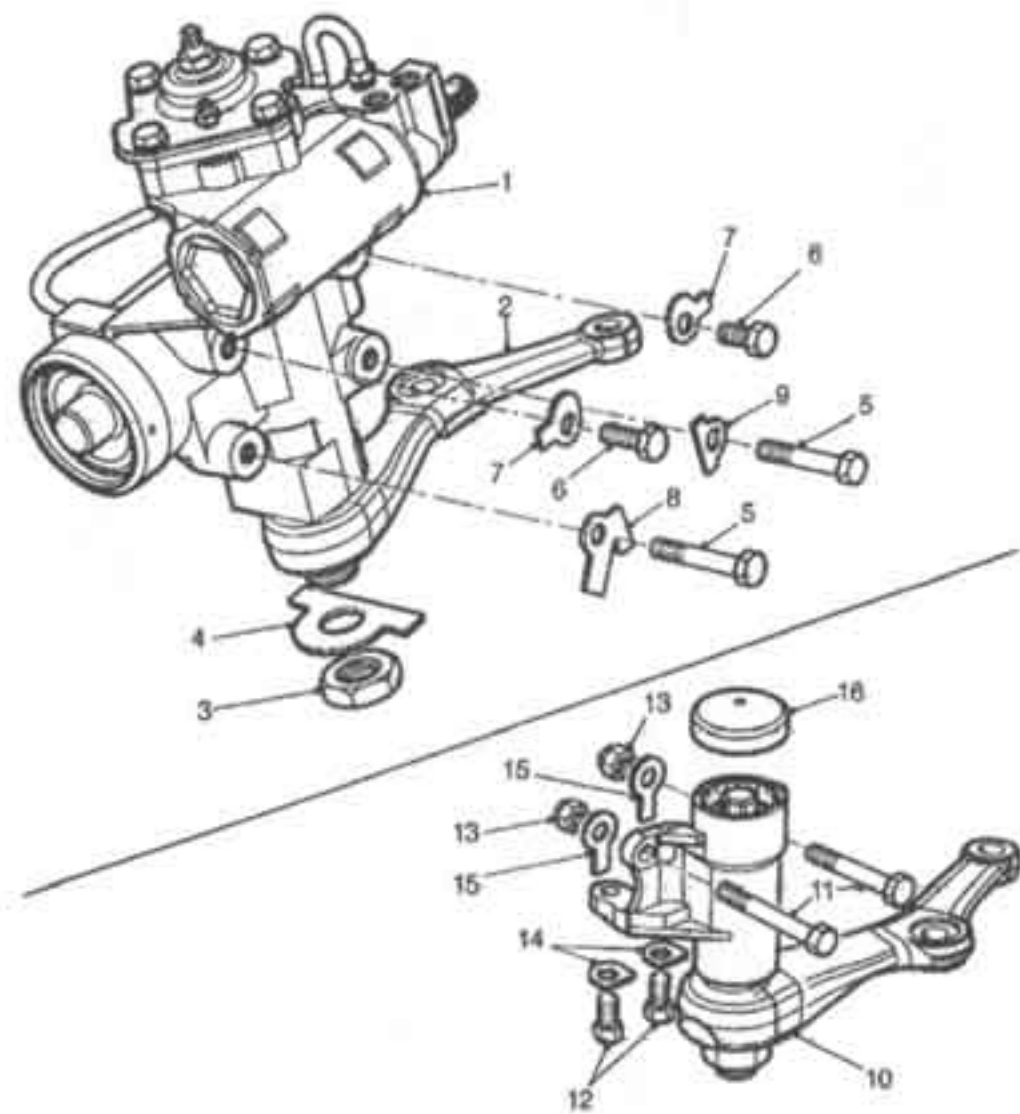

Note (1)

From (V) XC 105297 LHD  
Note (2)  
Note (2)  
Note (1)

LTI0172B

CHANGE POINTS:  
(1) From (V) XC 105731  
(2) To (V) XC 105730

# London Taxis International Taxi TX1 Range

**H03**  
Fiche 1

Steering  
Steering  
Steering Box and Idler

Illus	Part Number	Description	Quantity	Change Point	Remarks
1	607522	BOX ASSEMBLY-STEERING-RHD-NEW	1		
1	607522E	BOX ASSEMBLY-STEERING-RHD-EXCHANGE	1		
1	607523	BOX ASSEMBLY-STEERING-LHD-NEW	1		
1	607523E	BOX ASSEMBLY-STEERING-LHD-EXCHANGE	1		
2	900021	• Lever-drop arm steering-RHD	1		Part of 607522, 607522E.
3	900166	• Nut	1		
4	900058	• Washer-steering box drop arm nut tab	1		
2	900608	• Lever-drop arm steering-LHD	1		Part of 607523, 607523E.
	900092	KIT-BOLTS STEERING BOX	1		
5	JHM2202	• Bolt-M12 x 75	2		
6	607709	• Bolt-M12 x 28	2		
7	JHM2193	• Washer-lock	NLA		Use 610978.
7	610978	• Washer-lock	2		
8	JHM2191	• Washer-lock	NLA		Use 609650 tab length has been increased.
9	JHM2192	• Washer-lock	NLA		Use 610277.
9	610277	Washer-lock	NLA		Use 610976.
9	610976	Washer-lock			
8	609650	Washer-lock	NLA		Use 610977.
8	610977	Washer-lock			
10	603548	IDLER ASSEMBLY-STEERING-RHD	1		
	603549	• Lever-drop arm steering-RHD	1		
10	603550	IDLER ASSEMBLY-STEERING-LHD	1		
	603551	• Lever-drop arm steering-LHD	1		
11	HBZ0624	Bolt-hexagonal socket	2		
12	HZS0610	Bolt-hexagonal socket-3/8UNF x 1 1/4	2		
13	801770	Nut-hexagonal-nyloc-3/8UNF	2		
14	2K5700	Washer-lock	2		
15	1B6359	Washer-lock	2		
16	801969	Cover dust-idler gear	1		