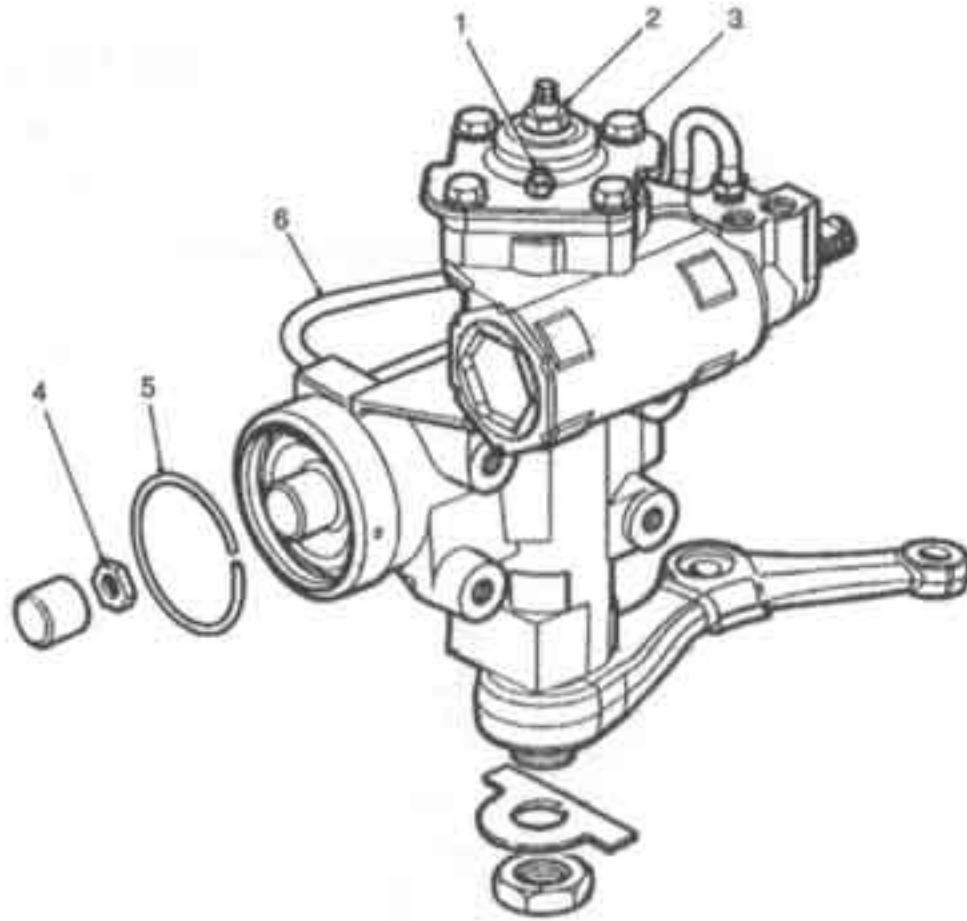

# London Taxis International Taxi TX1 Range

**H03**  
Fiche 1

Steering  
Steering  
Steering Box and Idler

Illus	Part Number	Description	Quantity	Change Point	Remarks
1	607522	BOX ASSEMBLY-STEERING-RHD-NEW	1		
1	607522E	BOX ASSEMBLY-STEERING-RHD-EXCHANGE	1		
1	607523	BOX ASSEMBLY-STEERING-LHD-NEW	1		
1	607523E	BOX ASSEMBLY-STEERING-LHD-EXCHANGE	1		
2	900021	• Lever-drop arm steering-RHD	1		Part of 607522, 607522E.
3	900166	• Nut	1		
4	900058	• Washer-steering box drop arm nut tab	1		
2	900608	• Lever-drop arm steering-LHD	1		Part of 607523, 607523E.
	900092	KIT-BOLTS STEERING BOX	1		
5	JHM2202	• Bolt-M12 x 75	2		
6	607709	• Bolt-M12 x 28	2		
7	JHM2193	• Washer-lock	NLA		Use 610978.
7	610978	• Washer-lock	2		
8	JHM2191	• Washer-lock	NLA		Use 609650 tab length has been increased.
9	JHM2192	• Washer-lock	NLA		Use 610277.
9	610277	Washer-lock	NLA		Use 610976.
9	610976	Washer-lock			
8	609650	Washer-lock	NLA		Use 610977.
8	610977	Washer-lock			
10	603548	IDLER ASSEMBLY-STEERING-RHD	1		
	603549	• Lever-drop arm steering-RHD	1		
10	603550	IDLER ASSEMBLY-STEERING-LHD	1		
	603551	• Lever-drop arm steering-LHD	1		
11	HBZ0624	Bolt-hexagonal socket	2		
12	HZS0610	Bolt-hexagonal socket-3/8UNF x 1 1/4	2		
13	801770	Nut-hexagonal-nyloc-3/8UNF	2		
14	2K5700	Washer-lock	2		
15	1B6359	Washer-lock	2		
16	801969	Cover dust-idler gear	1		

London Taxis International Taxi TX1 Range

H04  
Fiche 1

Steering  
Steering  
Steering Box Serviced Parts

Illus	Part Number	Description	Quantity	Change Point	Remarks
1	JHM968	Screw-bleed.....	1		
2	900201	Nut.....	1		
3	801485	Screw.....	1		
4	JHM974	Locknut.....	1		
5	900202	Retainer.....	1		
6	900203	Pipe assembly power assisted steering-RHD.....	1		
	900204	Kit-rack pad adjuster.....	1		
	900219	Kit-seal-output shaft.....	1		
	801489	Kit-seal-input shaft.....	1		
	900251	Kit-seal.....	1		