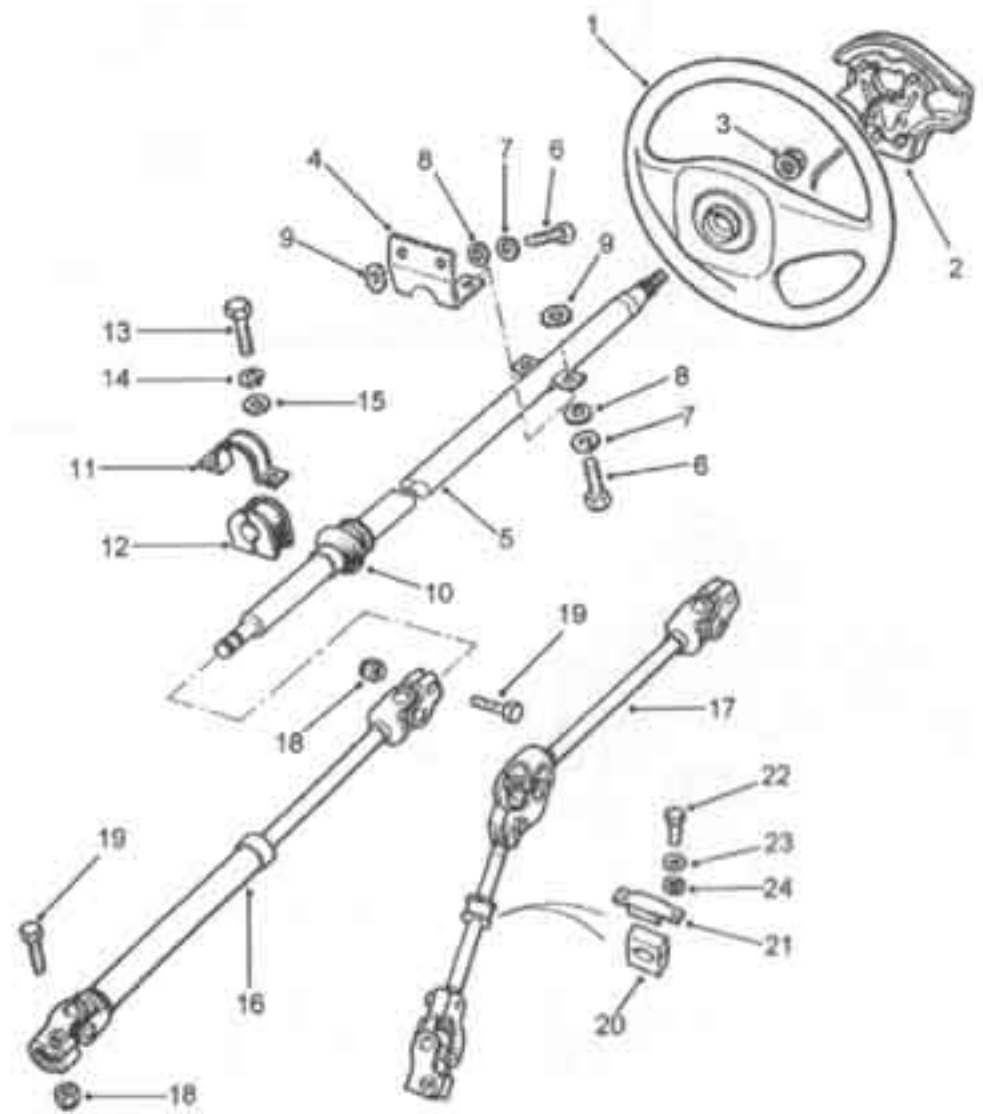

# London Taxis International Taxi TX1 Range

H02  
Fiche 1

Steering  
Steering  
Steering Wheel and Column

Illus	Part Number	Description	Quantity
1	900335	Wheel-bare rim steering-plastic.....	1
1	900329	Wheel-bare rim steering-less horn button-leather covered.....	1
2	607231	Pad steering wheel.....	1
3	606493	Nut-steering wheel retention.....	1
4	606487	Bracket-column support steering-upper.....	1
5	606486	Column assembly steering system-upper-RHD.....	1
5	900689	Column assembly steering system-upper-LHD.....	1
6	S820HEX	Setscrew-column to bracket-M8 x 20.....	4
7	WS8H	Washer-spring-M8.....	4
8	WPN8H	Washer-plain-M8.....	4
9	WET8	Washer-starlock-M8.....	2
10	607389	Gaiter-column to bulkhead.....	1
11	602012	Clamp.....	1
12	606488	Bush.....	1
13	S820HEX	Setscrew-clamp securing-M8 x 20.....	2
14	WS8H	Washer-spring-M8.....	2
15	WPN8H	Washer-plain-M8.....	2
16	608375	Column assembly steering system-lower-RHD.....	1
17	609779	Column assembly steering system-lower-LHD.....	1
18	NL8	Nut-hexagonal-nyloc-M8.....	2
19	B835HEX	Bolt-M8 x 35.....	2
19	B830HEX	Bolt-M8 x 30.....	2
20	610071	Bush-steering column-LHD.....	1
21	610072	Clamp-steering column-LHD.....	1
22	S620HEX	Setscrew-clamp securing-M6 x 20.....	2
23	WS6H	Washer-spring-M6.....	2
24	WPN6H	Washer-plain-M6.....	2