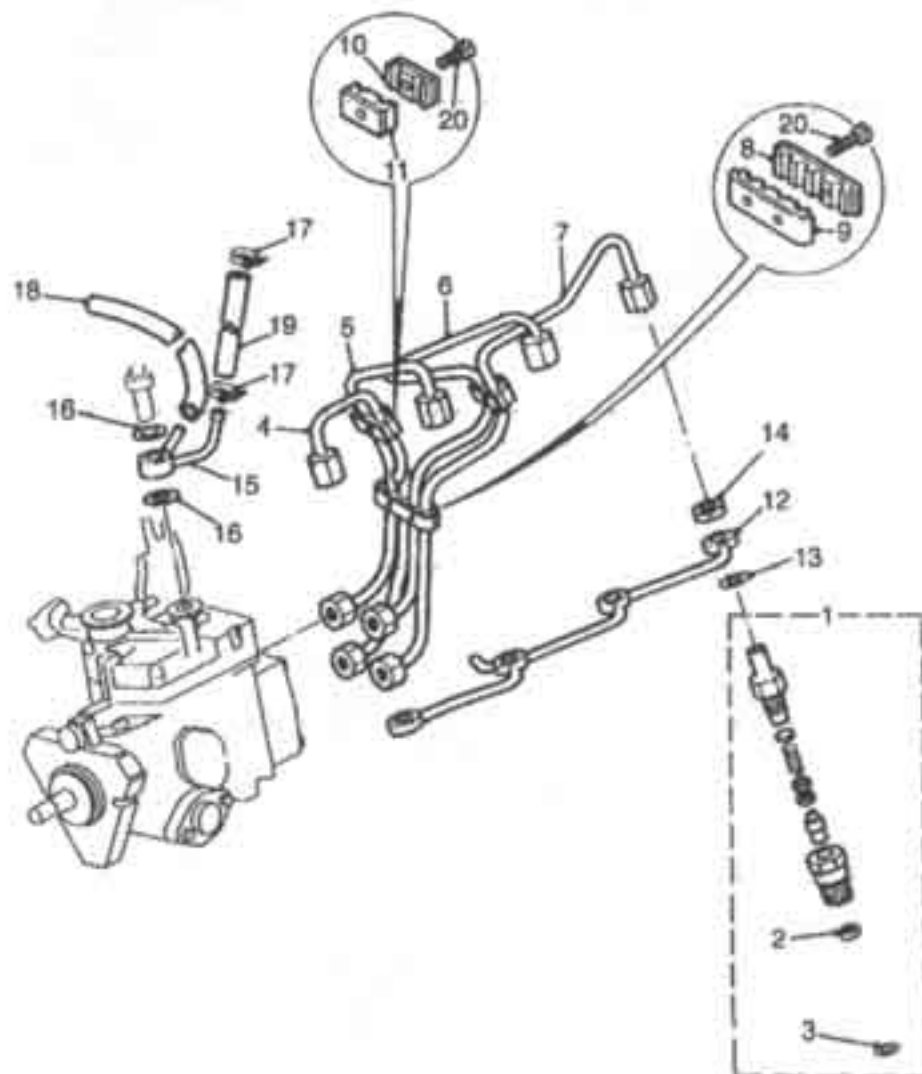

## Fuel & Exhaust Systems Fuel System Fuel Injection Pipes

Illus	Part Number	Description	Quantity	Change Point	Remarks
1	800203	Injector assembly-diesel holder & nozzle-new	4	.....	] Non EGR
1	TXR8203E	Injector assembly-diesel holder & nozzle-reconditioned	4	.....	
1	900526	Injector assembly-diesel holder & nozzle	4	.....	EGR
2	800220	Gasket-injector diesel	4	.....	
3	800221	Washer-injector sealing	4	.....	
4	800222	Pipe-cylinder 1-high pressure fuel injection	1	.....	
5	800223	Pipe-cylinder 2-high pressure fuel injection	1	.....	
6	800224	Pipe-cylinder 3-high pressure fuel injection	1	.....	
7	800225	Pipe-cylinder 4-high pressure fuel injection	1	.....	
8	800226	Clamp	1	.....	
9	800227	Clamp	1	.....	
10	800228	Clamp	2	.....	
11	800229	Clamp	2	.....	
12	800230	Pipe-spill return fuel injection	1	.....	
13	800231	Washer-injector sealing	4	.....	
14	800232	Nut	4	.....	
15	800233	Connection-banjo-2 way injector leak pipe	1	.....	
16	800234	Washer-copper	4	.....	
17	800235	Clip	2	.....	
18	800236	Tube	1	.....	
19	801110	Hose-fuel	1	.....	
20	801025	Bolt	3	.....	