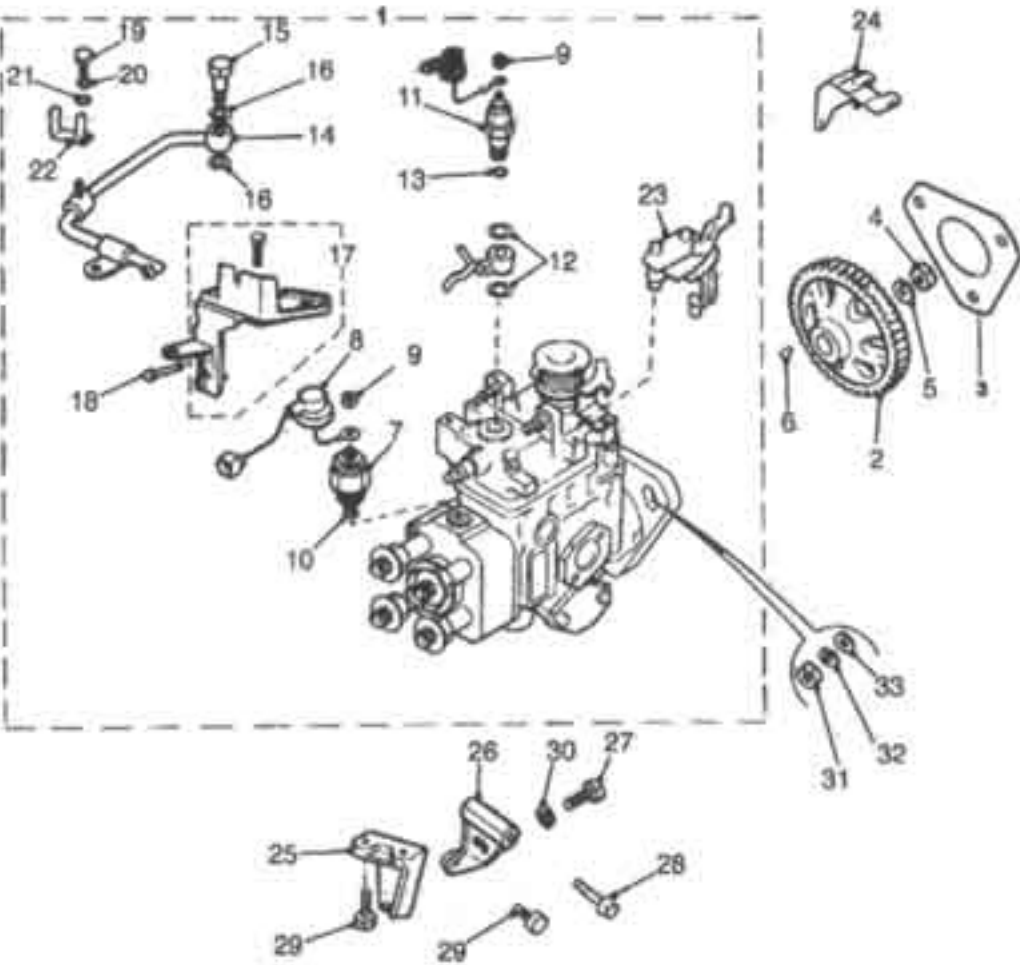

London Taxis International Taxi TX1 Range

J03
Fiche 1

Fuel & Exhaust Systems
Fuel System
Fuel Injection Pump

Illus	Part Number	Description	Quantity	Change Point	Remarks
1	900070	Pump-fuel injection-automatic	1	Note (1)	Non EGR
1	900071	Pump-fuel injection-manual	1	Note (1)	Non EGR
1	900412	Pump-fuel injection-manual	1	Note (2)	EGR
1	900413	Pump-fuel injection-automatic	1	Note (2)	EGR
2	800237	Gear-injection pump diesel	1		
3	800243	Gasket-injection pump-diesel engine	1		
4	800241	Nut	1		
5	801068	Washer-spring	1		
6	800242	Key	1		
7	800383	Switch-fuel cut off	1		
8	800385	Lead-link-solenoid fuel shut off	1		
9	800377	Nut	1		
10	800384	O ring	1		
11	800375	Switch-fuel cut off	1		
12	800376	Washer-copper	1		
13	800378	O ring	1		
14	800396	Pipe-fuel lines feed	1		
15	800387	Bolt-banjo	1		
16	800395	Washer-copper	2		
17	800381	Bracket	1		
18	800382	Bolt	1		
19	801058	Bolt	1		
20	801061	Washer-spring	1		
21	801073	Washer-plain	1		
22	800240	Clip	1		
23	800380	Lever-kickdown automatic transmission	1		
24	800246	Bracket	1		
25	800244	Bracket-injection pump diesel	1		
26	800245	Plate-clamp fuel injector	1		
27	801041	Bolt	1		
28	801044	Bolt	1		
29	801040	Bolt	1		
30	800247	Washer	1		
31	801087	Nut	1		
32	801069	Washer-spring	1		
33	801071	Washer	1		

CHANGE POINTS:
(1) From (E)MAY97 approx To (E)APR98 approx
(2) From (E)APR98 approx