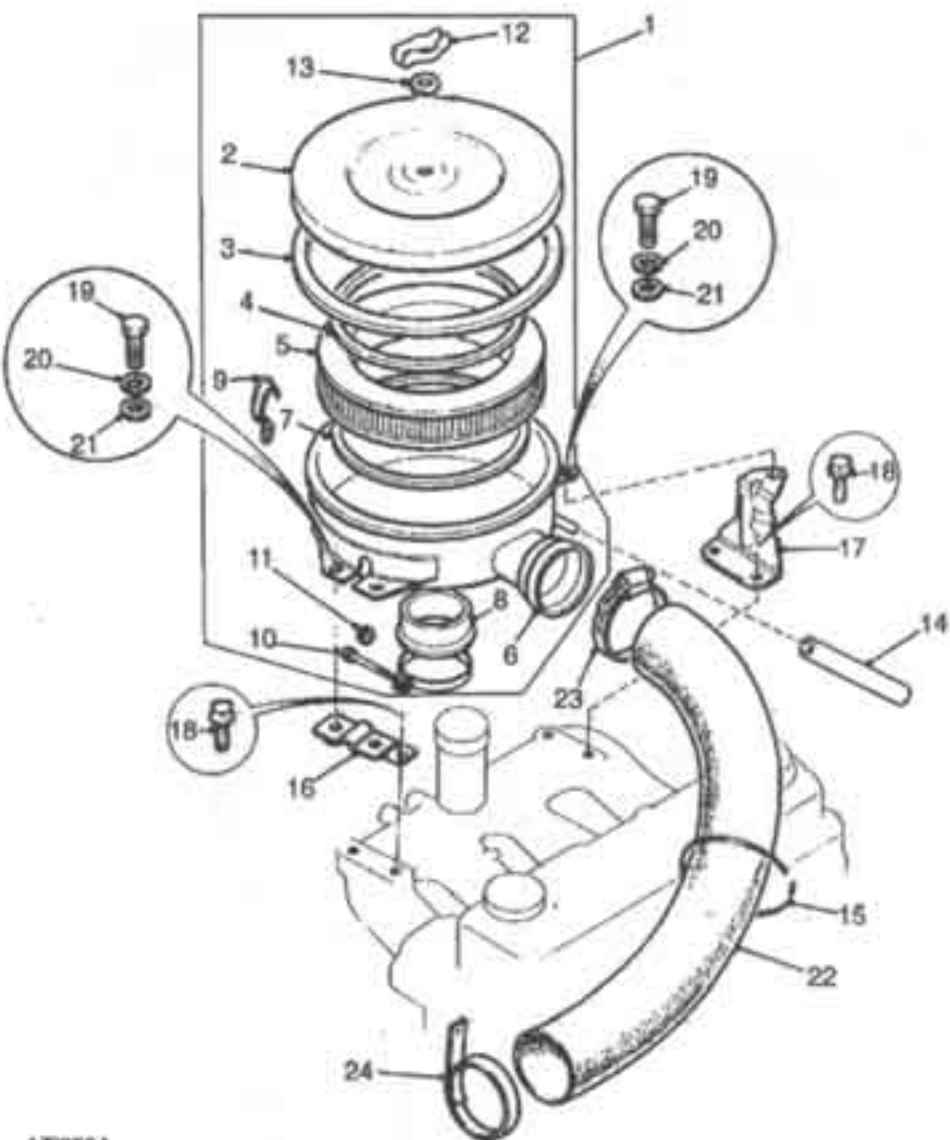

London Taxis International Taxi TX1 Range

J04
Fiche 1

Fuel & Exhaust Systems
Fuel System
Air Cleaner

Illus	Part Number	Description	Quantity	Change Point	Remarks
1	600205	AIR CLEANER ASSEMBLY.....	1		
2	800186	• LID ASSEMBLY AIR CLEANER.....	1		
3	800187	•• Packing-air cleaner body.....	1		
4	800188	•• Packing-air cleaner body.....	1		
5	800189	• Element air cleaner-O.E.....	1		
6	800195	• BODY ASSEMBLY AIR CLEANER.....	1		
7	800188	•• Packing-air cleaner body.....	1		
8	600215	•• Packing-air cleaner body.....	1		
9	800198	•• Clip-retaining.....	1		
10	800199	•• Bolt.....	1		
11	800200	•• Grommet.....	1		
12	800201	• Nut-wing.....	1		
13	800202	• Washer-plastic.....	1		
5	801483	Element air cleaner-LTI approved.....	1		
	600502	Seal.....	1		
14	605170	Hose assembly-breather.....	NLA		
14	610121	Hose assembly-breather.....	1		Use 610121 slight change in dimension.
15	609488	Clip-pipe-air cleaner hose to heater hose.....	2		
16	602006	Bracket-mounting air cleaner-front.....	1		
17	602007	Bracket-mounting air cleaner-rear.....	1		
18	600207	Screw.....	4		
19	S820HEX	Setscrew-air cleaner to bracket-M8 x 20.....	3		
20	WS8H	Washer-spring-M8.....	3		
21	WPN8H	Washer-plain-M8.....	3		
22	608275	Hose-air cleaner induction system.....	1		
23	900179	Clip-hose-worm drive-hose to air cleaner.....	1		
24	JHM1989	Clip-p.....	1